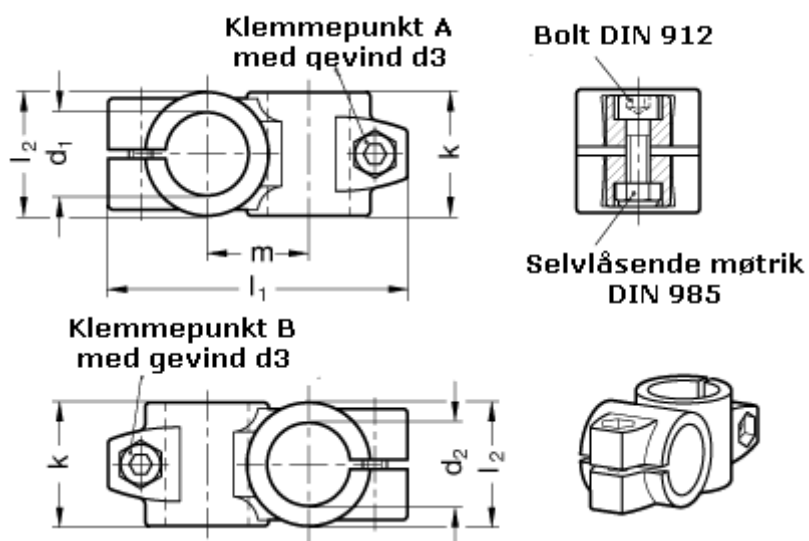

Article number: 20132B30B30562SW
Description: E+G 2-way pipe clamp
GN 132-B30-B30-56-2-SW

Measures

Adjustable clamp lever = GN 911-M10-40 have to be ordred separately

d1	= 30
d2	= 30
d3	= M10
k	= 56
l1	= 125.0
l2	= 56
m	= 45